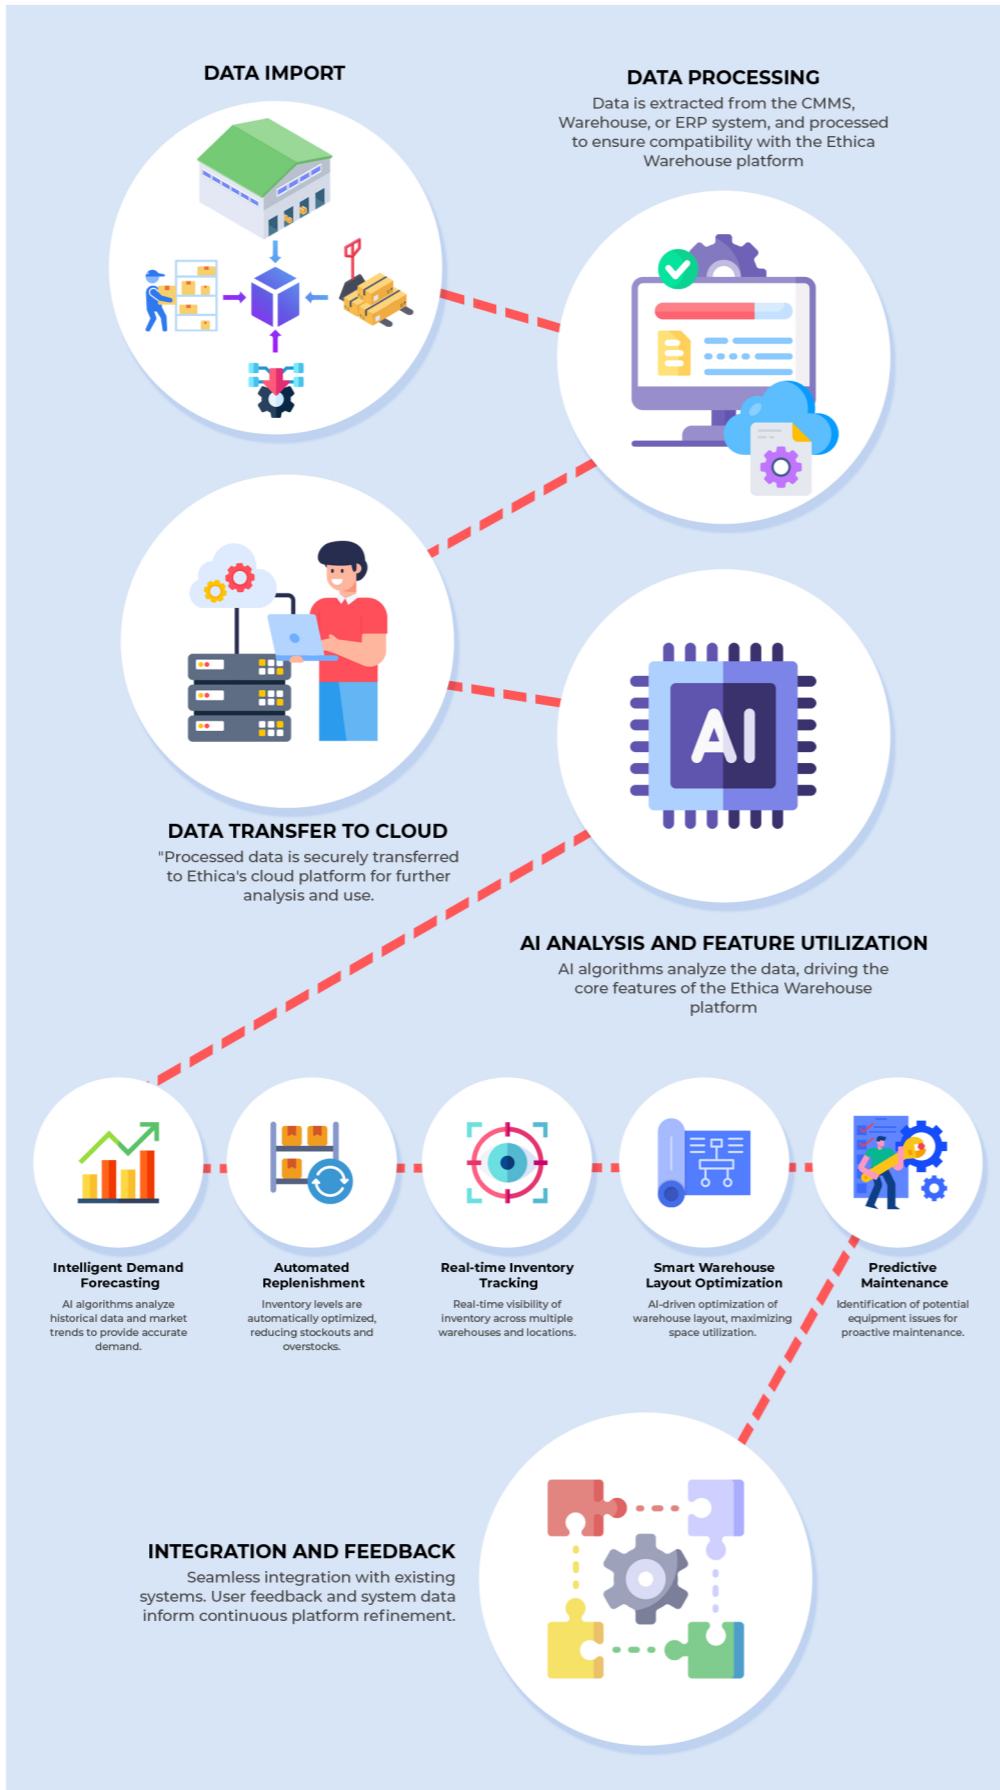

Ethica Warehouse

Experience the Power
of Unbiased AI in
Warehouse Management

STREAMLINED & UNBIASED OPERATIONS

Feature : Algorithmbias.ai's Ethica Warehouse software ensures an unbiased approach in its streamlined operations, treating all inventory items equally regarding placement, handling, and tracking.

OBJECTIVE DEMAND FORECASTING

Feature : Our AI-driven forecasting algorithms impartially analyze historical sales data, seasonal trends, and market factors, supporting unbiased and accurate decision-making.

PREDICTIVE MAINTENANCE FOR ALL EQUIPMENT

Feature : Ethica Warehouse identifies potential issues across all equipment impartially, enabling proactive maintenance and preventing favoritism towards specific equipment.

Seamless & Unbiased Integration

Feature : Ethica Warehouse integrates with various ERP and inventory management systems, treating all external data impartially and allowing for unbiased inventory optimization.